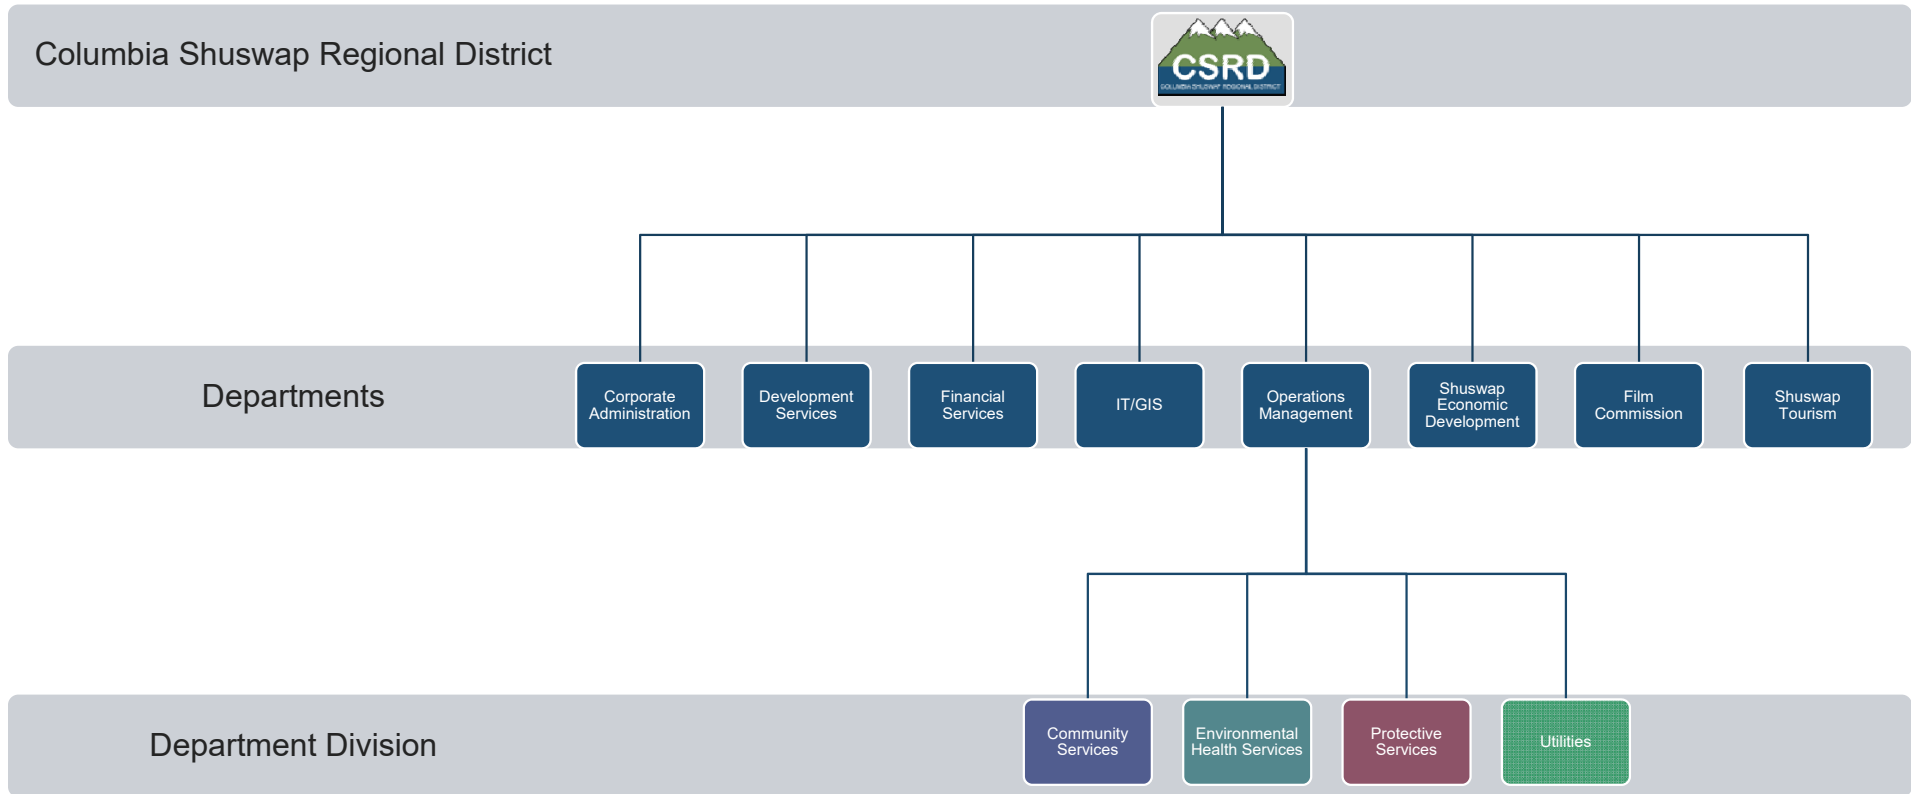

COLUMBIA SHUSWAP REGIONAL DISTRICT

Organizational Structure

Columbia Shuswap Regional District
Organizational Structure

Departments

Corporate Administration Department

Development Services Department

Economic Development Columbia Shuswap Film Commission Shuswap Tourism

Financial Services Department

IT/GIS Department

Operations Management Department