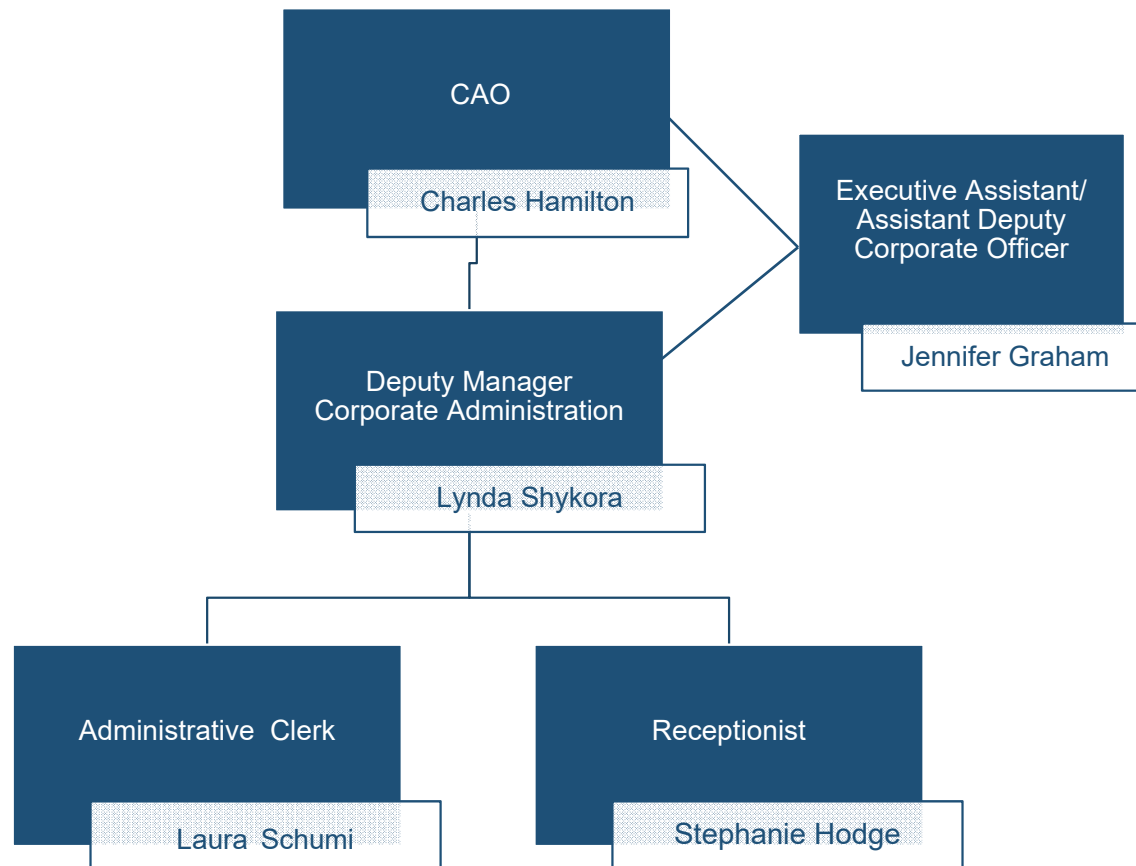

COLUMBIA SHUSWAP REGIONAL DISTRICT

Organizational Structure

Columbia Shuswap Regional District
Organizational Structure

Departments

Corporate Administration Department

Development Services Department

Economic Development Columbia Shuswap Film Commission Shuswap Tourism