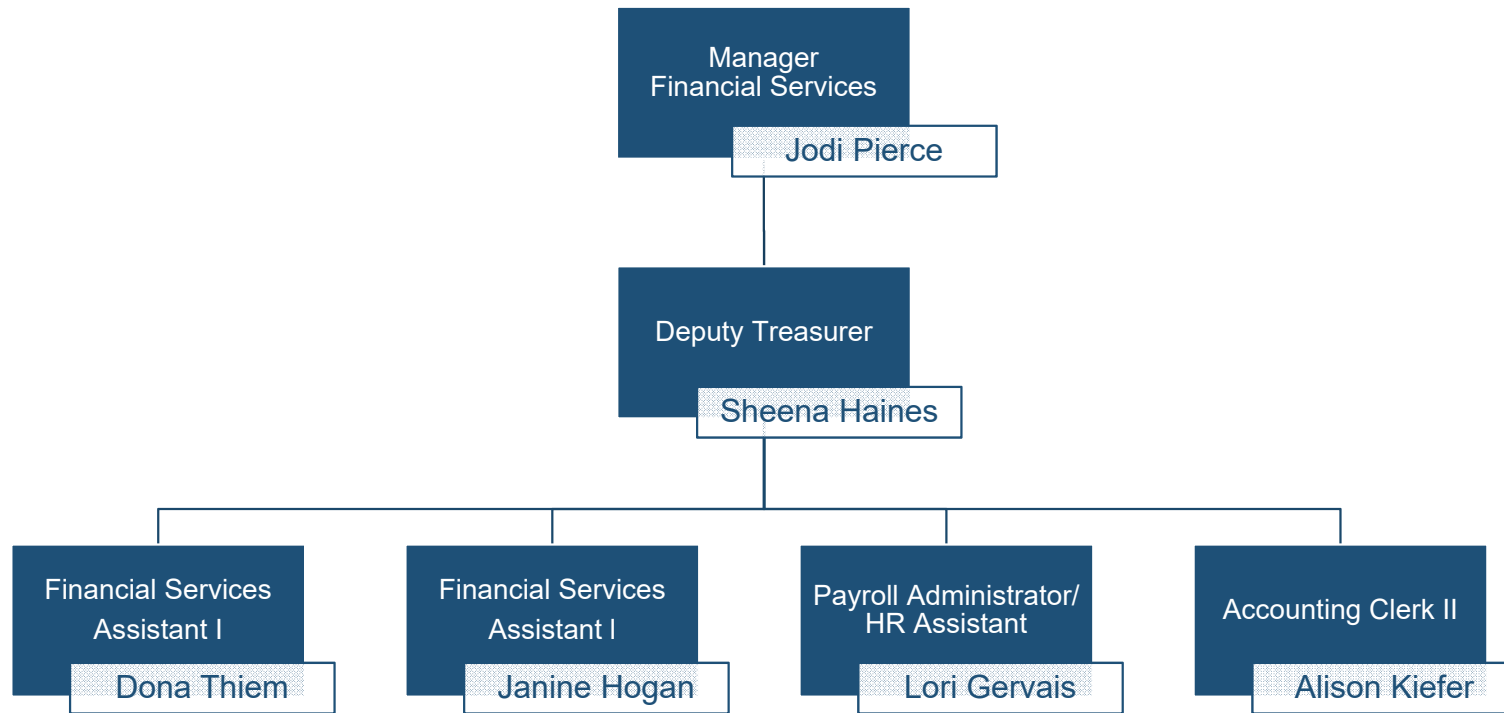

Financial Services Department