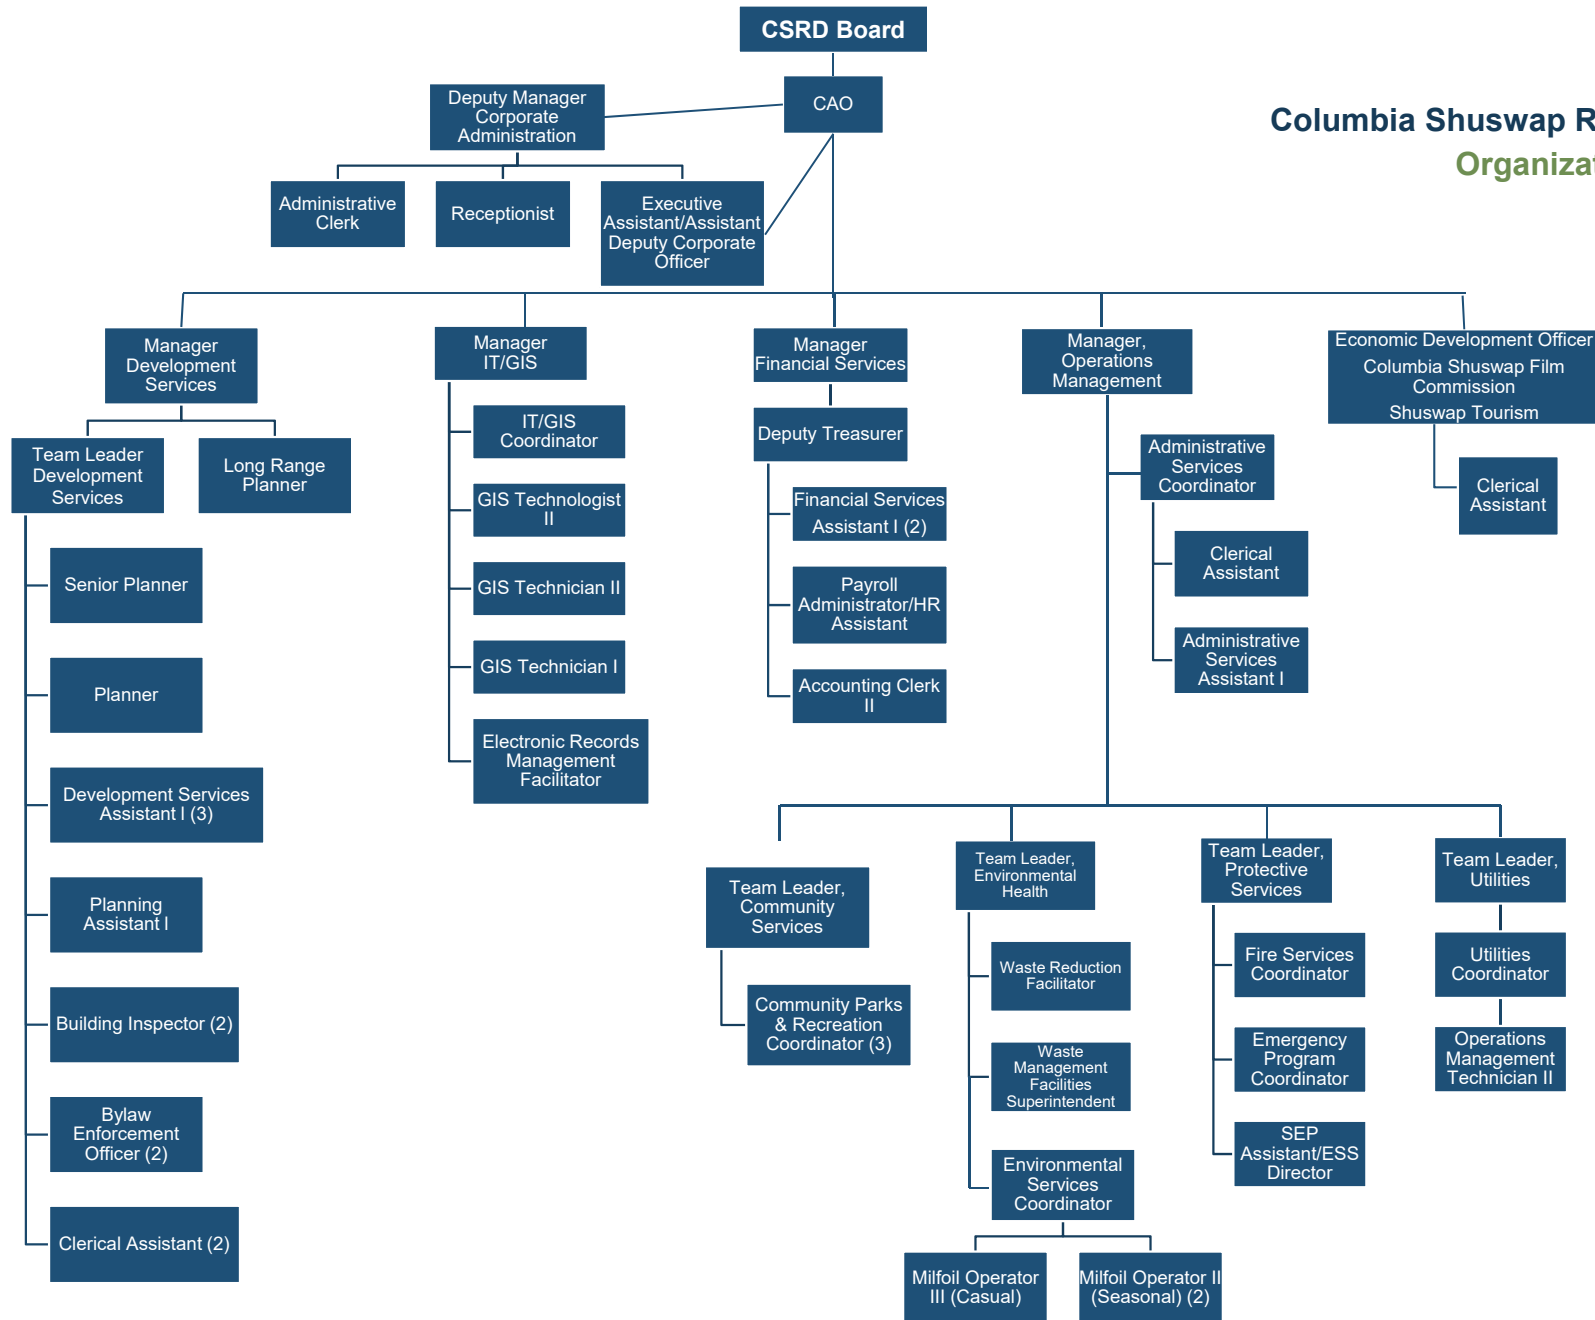

COLUMBIA SHUSWAP REGIONAL DISTRICT

Organizational Structure

Columbia Shuswap Regional District
Organizational Structure

Departments

Corporate Administration Department

Development Services Department

Economic Development Columbia Shuswap Film Commission Shuswap Tourism

Financial Services Department

IT/GIS Department

Operations Management Department