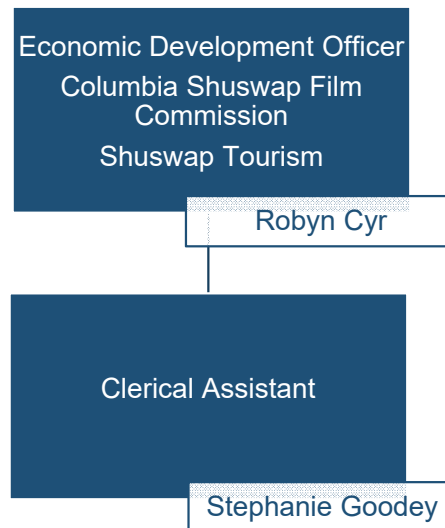

COLUMBIA SHUSWAP REGIONAL DISTRICT

Organizational Structure

Columbia Shuswap Regional District
Organizational Structure

Departments

Corporate Administration Department

Development Services Department

Economic Development Columbia Shuswap Film Commission Shuswap Tourism