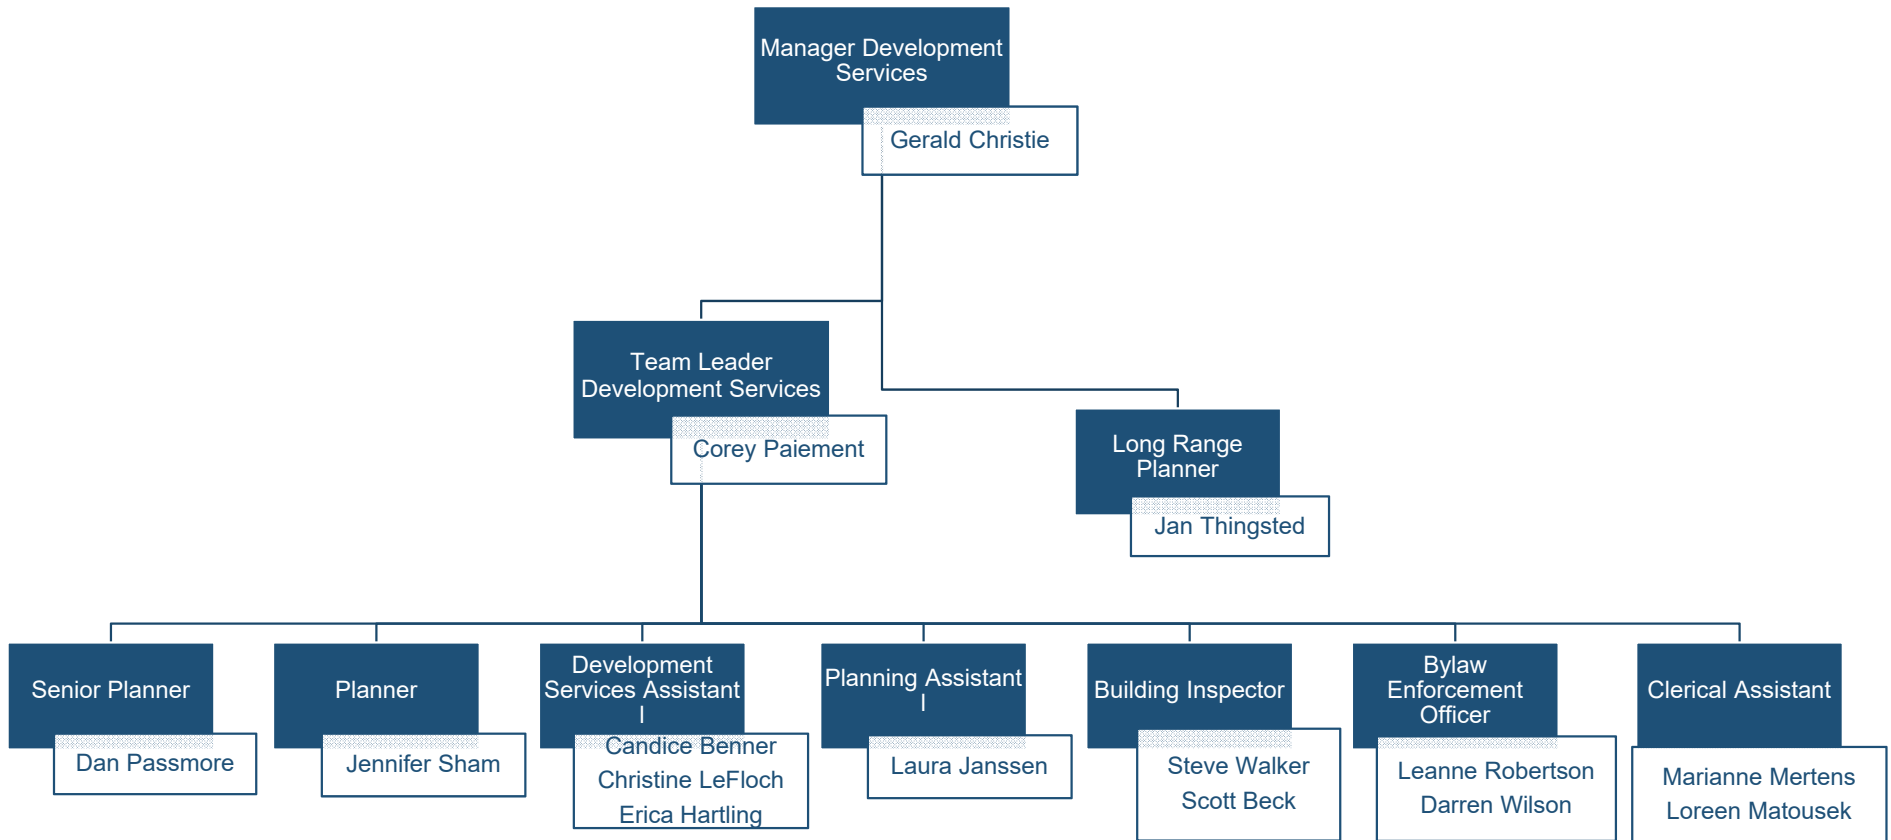

COLUMBIA SHUSWAP REGIONAL DISTRICT

Organizational Structure

Columbia Shuswap Regional District
Organizational Structure

Departments

Corporate Administration Department

Development Services Department

Economic Development Columbia Shuswap Film Commission Shuswap Tourism

Financial Services Department

IT/GIS Department

Operations Management Department