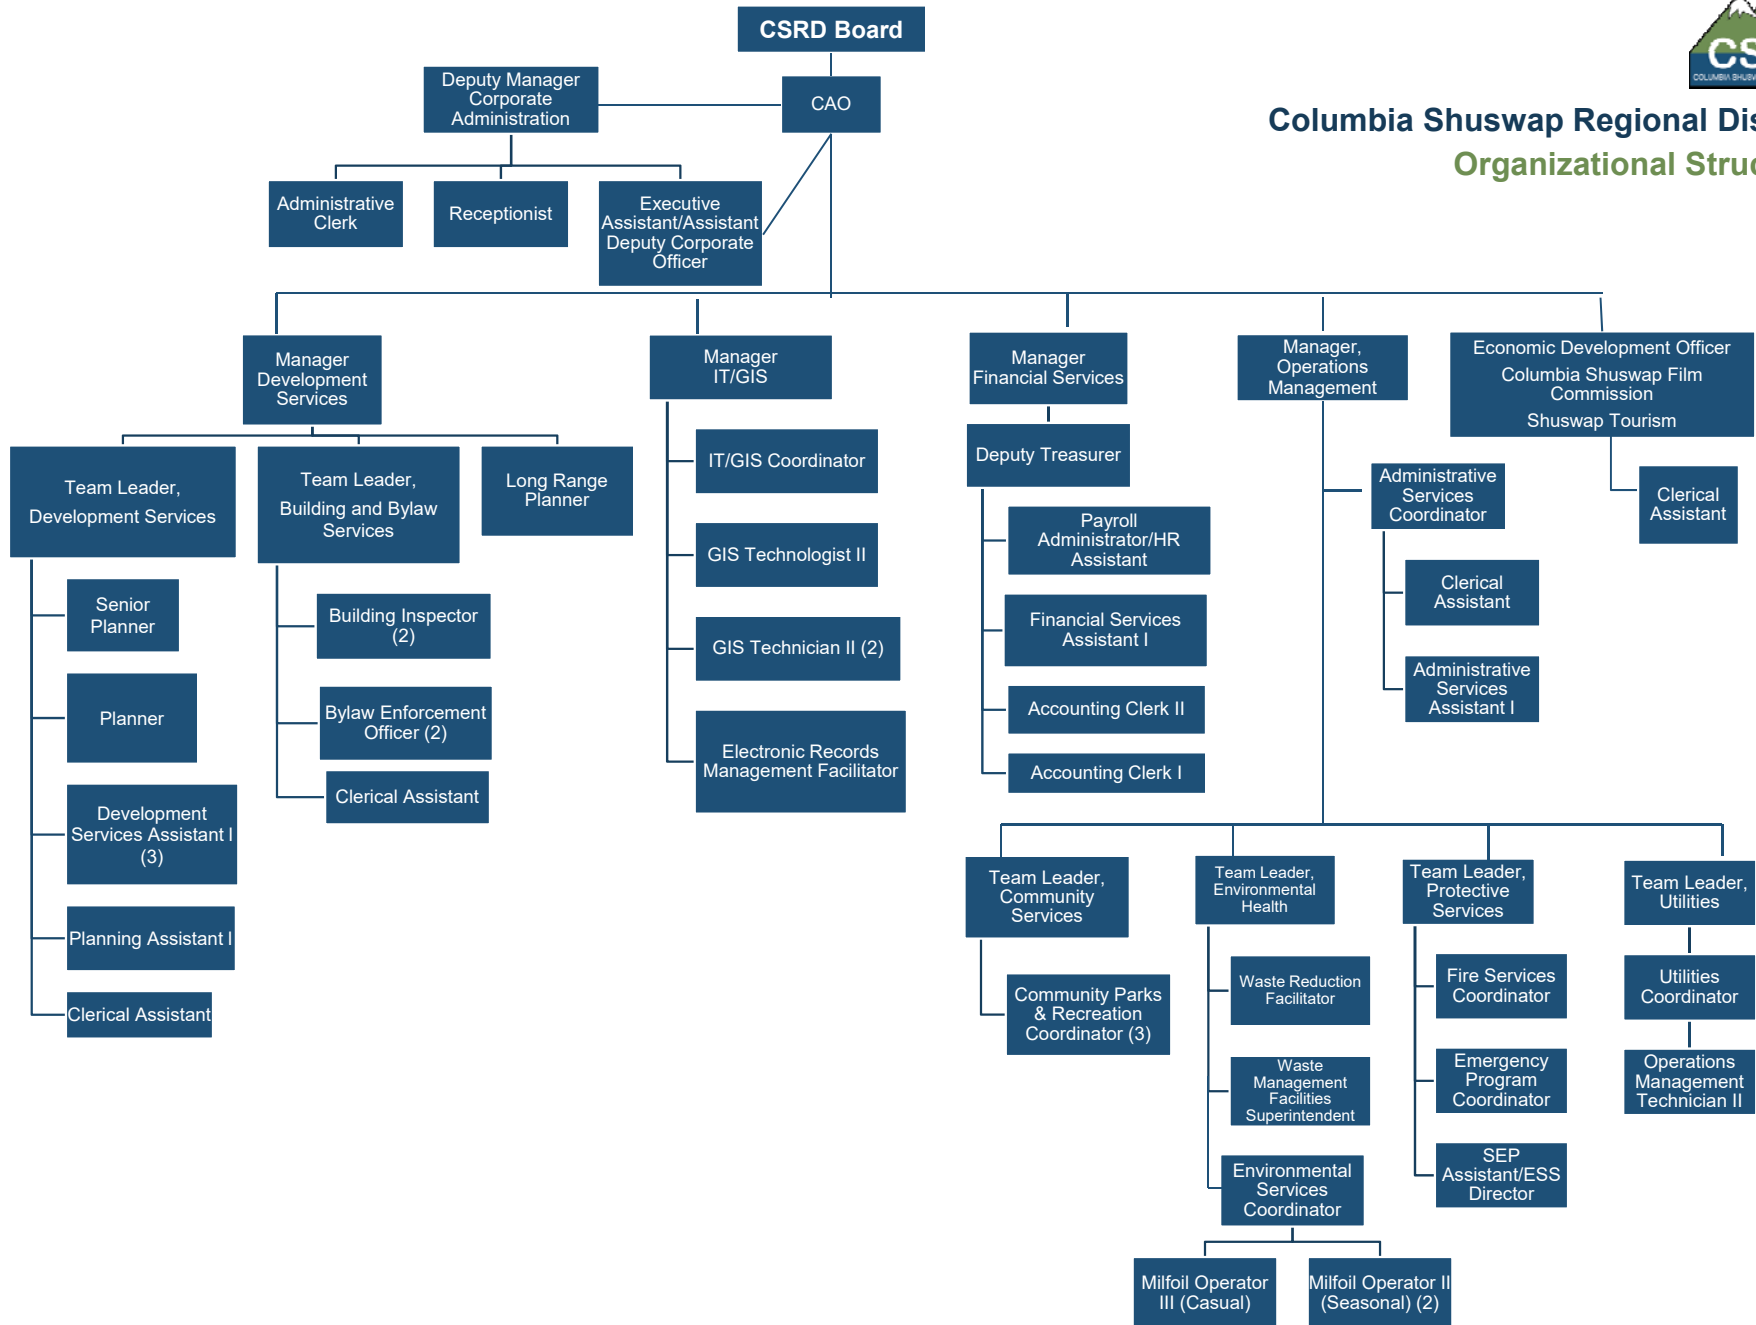

# COLUMBIA SHUSWAP REGIONAL DISTRICT

---

## Organizational Structure

**Columbia Shuswap Regional District**  
**Organizational Structure**

# Economic Development Columbia Shuswap Film Commission Shuswap Tourism

# Operations Management Department