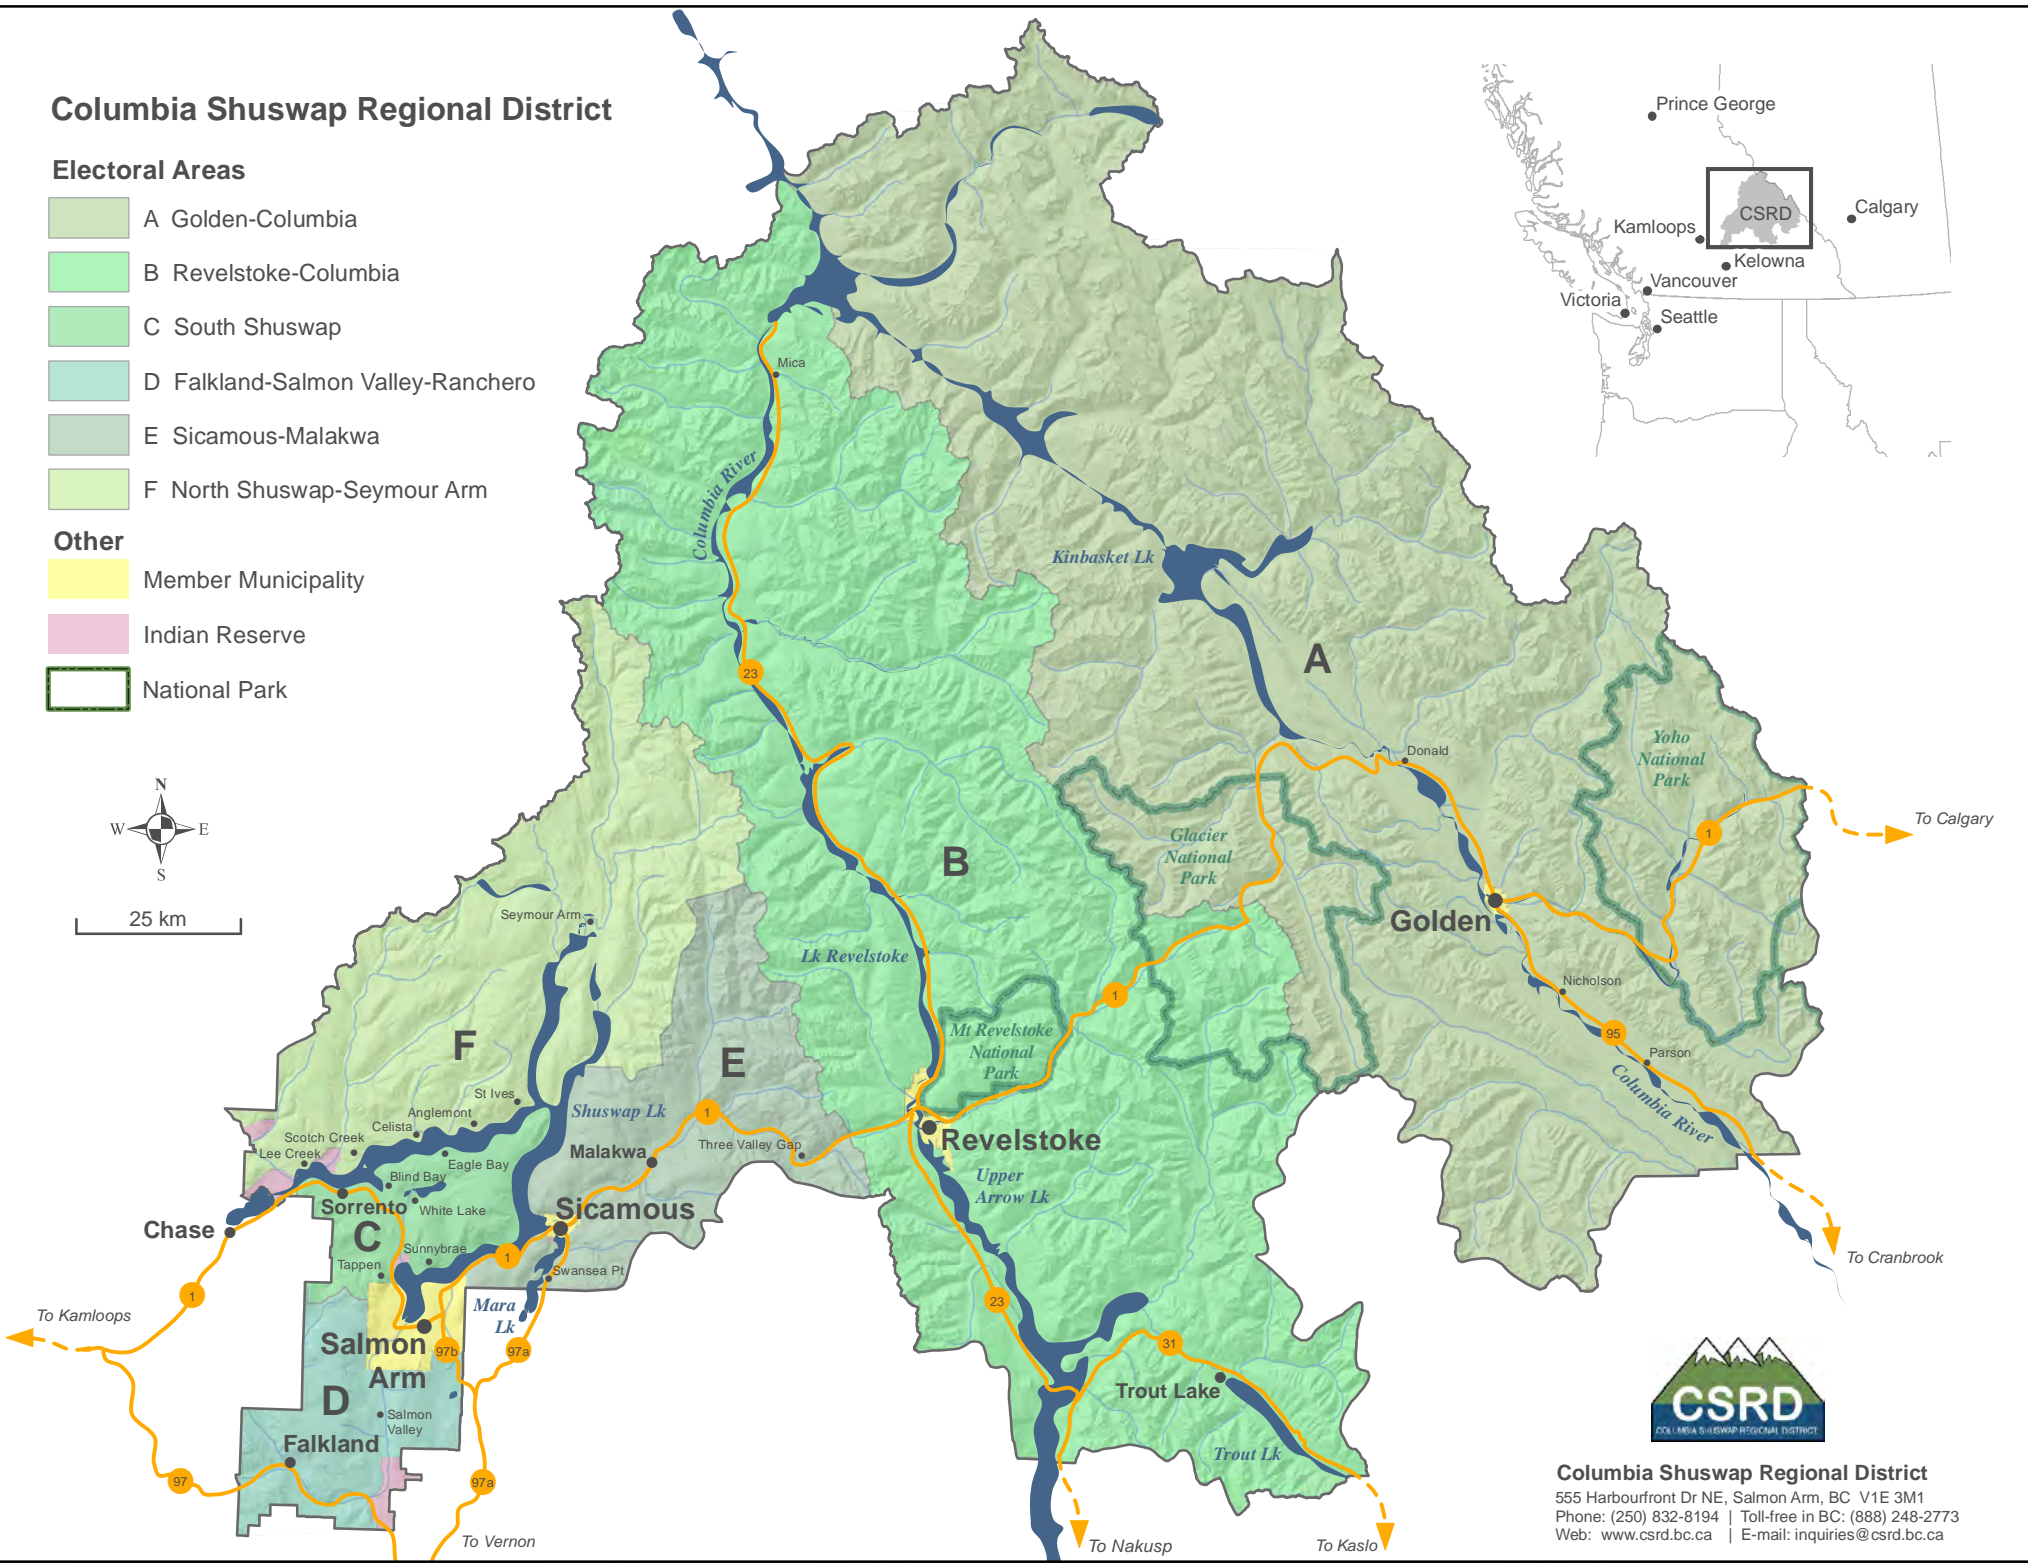

Columbia Shuswap Regional District

Electoral Areas

- A Golden-Columbia
- B Revelstoke-Columbia
- C South Shuswap
- D Falkland-Salmon Valley-Ranchero
- E Sicamous-Malakwa
- F North Shuswap-Seymour Arm

Other

- Member Municipality
- Indian Reserve
- National Park

Columbia Shuswap Regional District
 555 Harbourfront Dr NE, Salmon Arm, BC V1E 3M1
 Phone: (250) 832-8194 | Toll-free in BC: (888) 248-2773
 Web: www.csr.bc.ca | E-mail: inquiries@csr.bc.ca