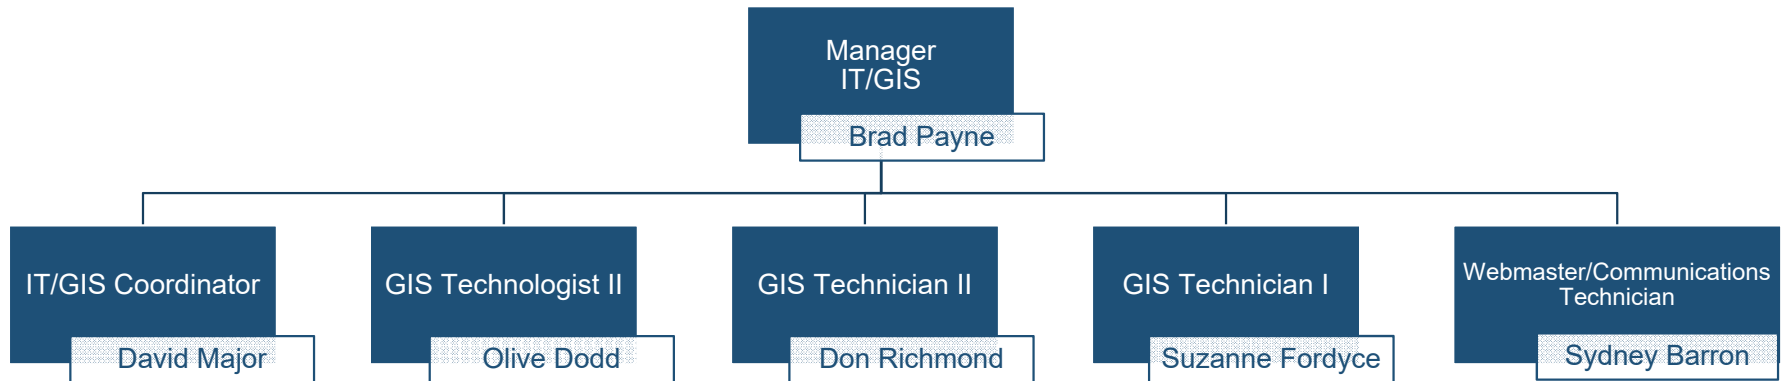

COLUMBIA SHUSWAP REGIONAL DISTRICT

Organizational Structure

Columbia Shuswap Regional District Organizational Structure

Departments

Corporate Administration Department

Development Services Department

Economic Development Columbia Shuswap Film Commission Shuswap Tourism

Financial Services Department

* On Leave until March 2017

** Reverts back to Accounting Clerk I in March 2017

IT/GIS Department

Operations Management Department