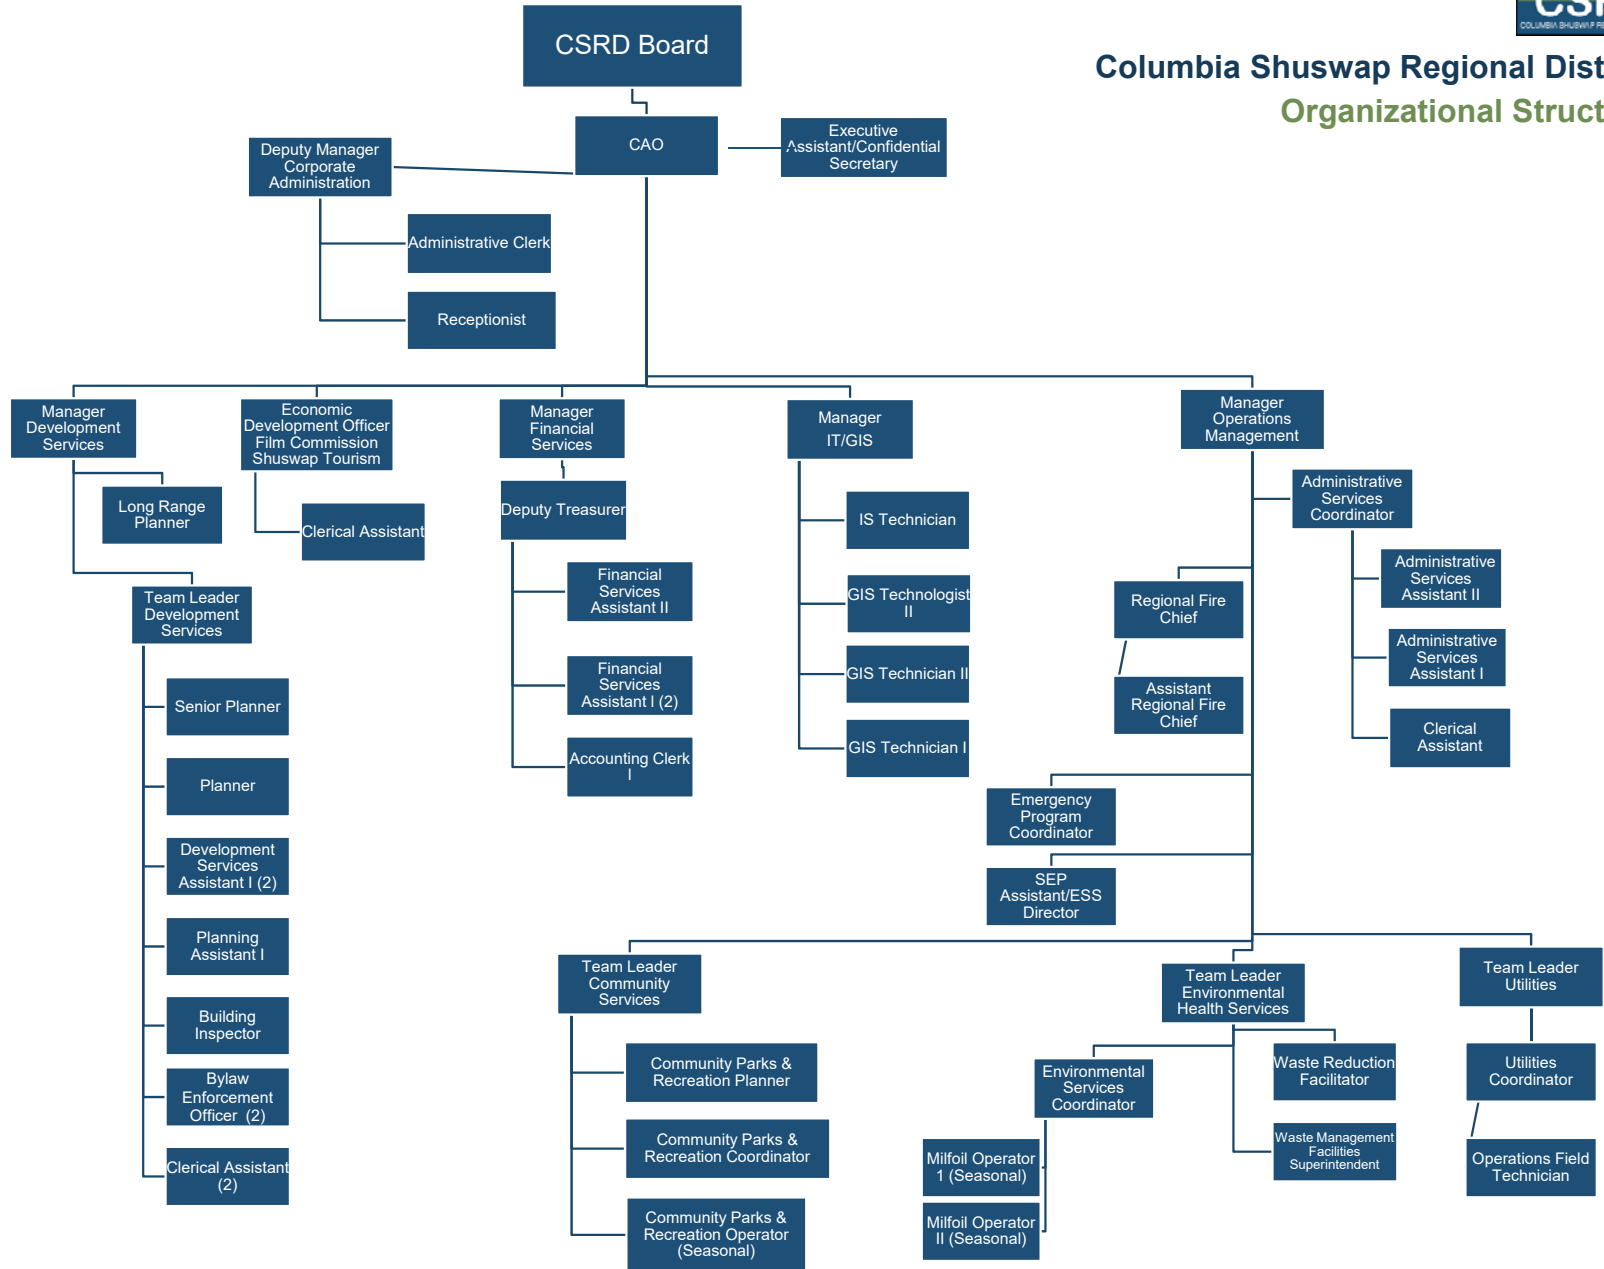

COLUMBIA SHUSWAP REGIONAL DISTRICT

Organizational Structure

Columbia Shuswap Regional District Organizational Structure

Departments

Corporate Administration Department

Development Services Department

Economic Development Columbia Shuswap Film Commission Shuswap Tourism

Financial Services Department

* On Leave until March 2017

** Reverts back to Accounting Clerk I in March 2017

IT/GIS Department

Operations Management Department