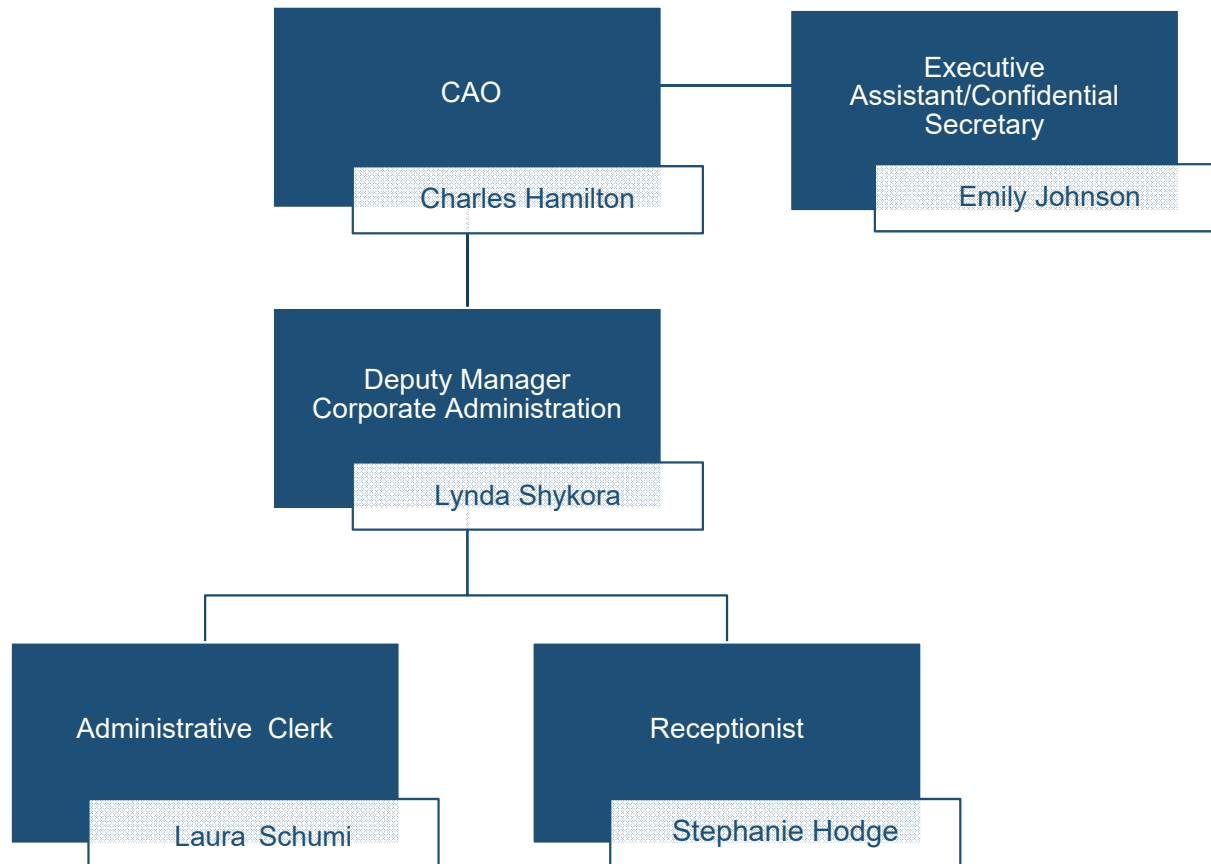

COLUMBIA SHUSWAP REGIONAL DISTRICT

Organizational Structure

Columbia Shuswap Regional District Organizational Structure

Departments

Corporate Administration Department

Development Services Department

Economic Development Columbia Shuswap Film Commission Shuswap Tourism

Financial Services Department

* On Leave until March 2017

** Reverts back to Accounting Clerk I in March 2017

IT/GIS Department

Operations Management Department