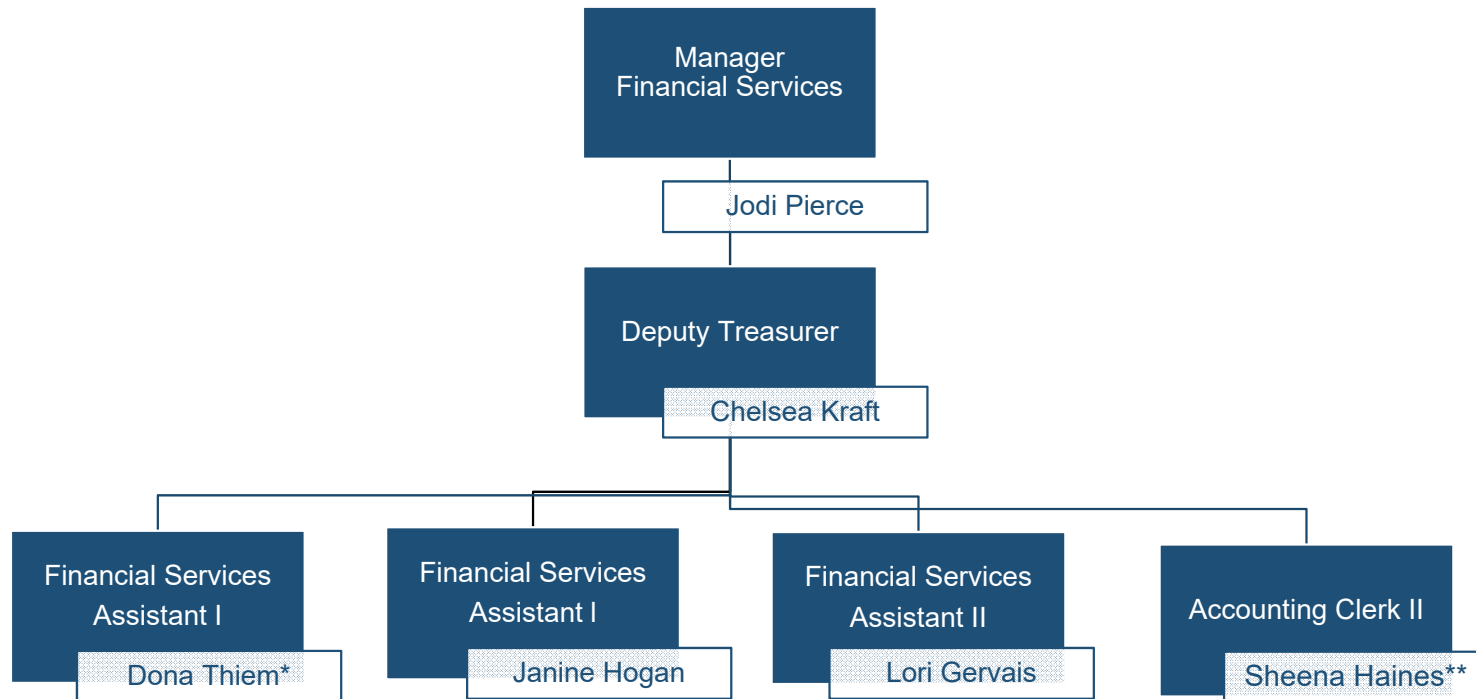

COLUMBIA SHUSWAP REGIONAL DISTRICT

Organizational Structure

Columbia Shuswap Regional District Organizational Structure

Departments

Corporate Administration Department

Development Services Department

Economic Development Columbia Shuswap Film Commission Shuswap Tourism

Financial Services Department

* On Leave until March 2017

** Reverts back to Accounting Clerk I in March 2017

IT/GIS Department

Operations Management Department