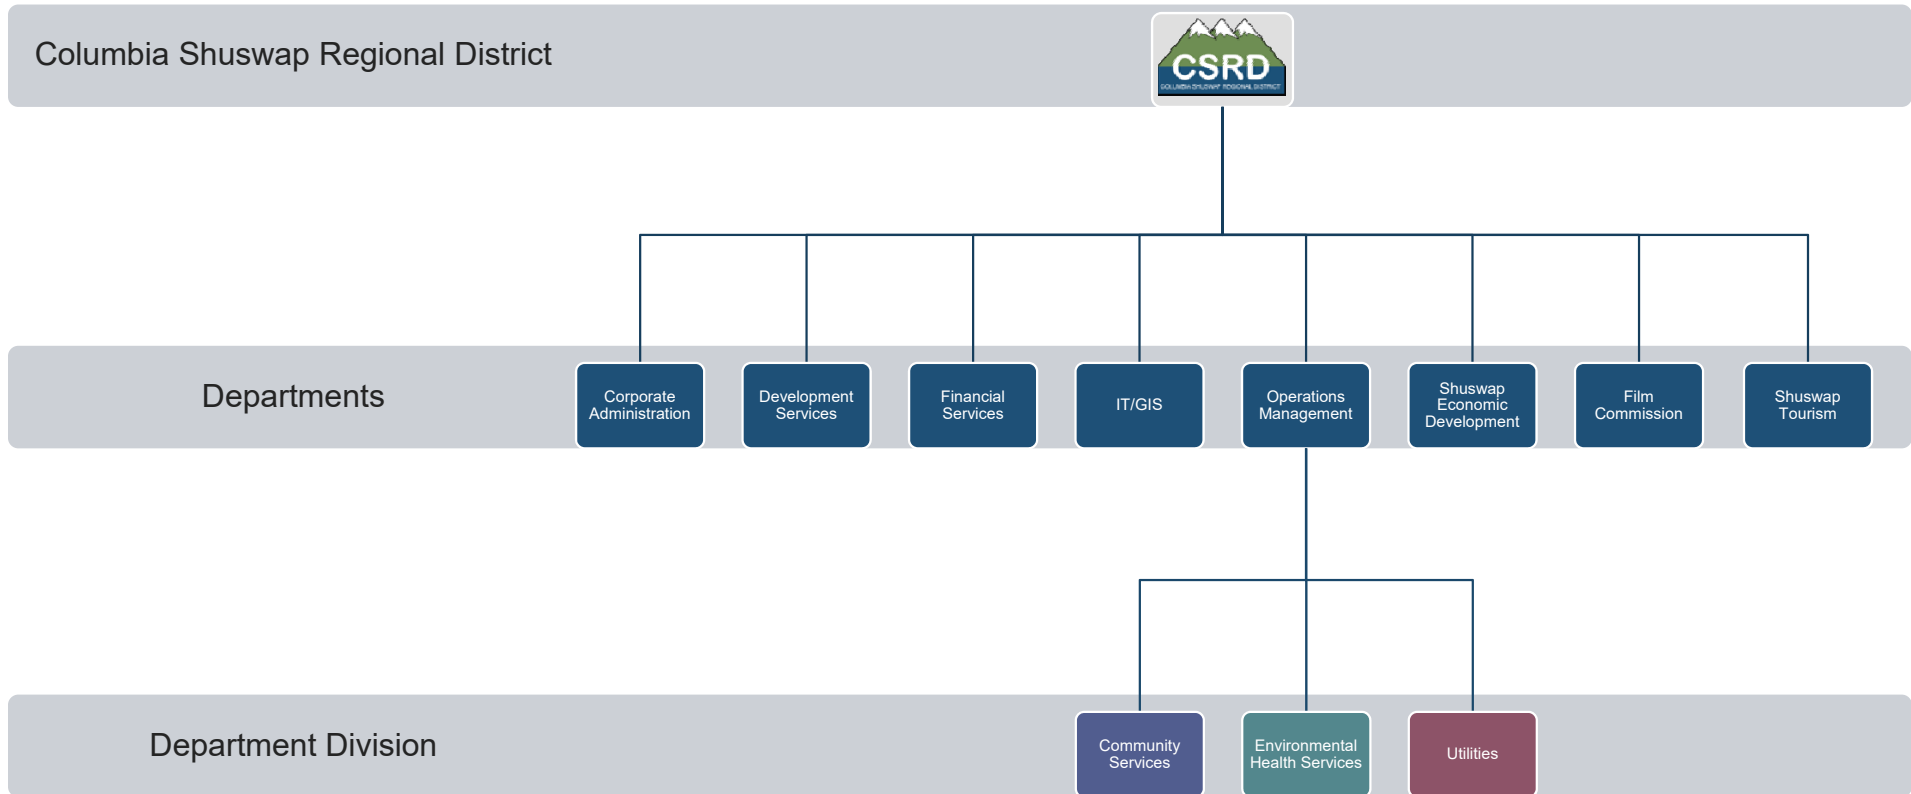

COLUMBIA SHUSWAP REGIONAL DISTRICT

Organizational Structure

Columbia Shuswap Regional District Organizational Structure

Departments

Corporate Administration Department

Development Services Department

Economic Development Columbia Shuswap Film Commission Shuswap Tourism

Financial Services Department

* On Leave until March 2017

** Reverts back to Accounting Clerk I in March 2017

IT/GIS Department

Operations Management Department