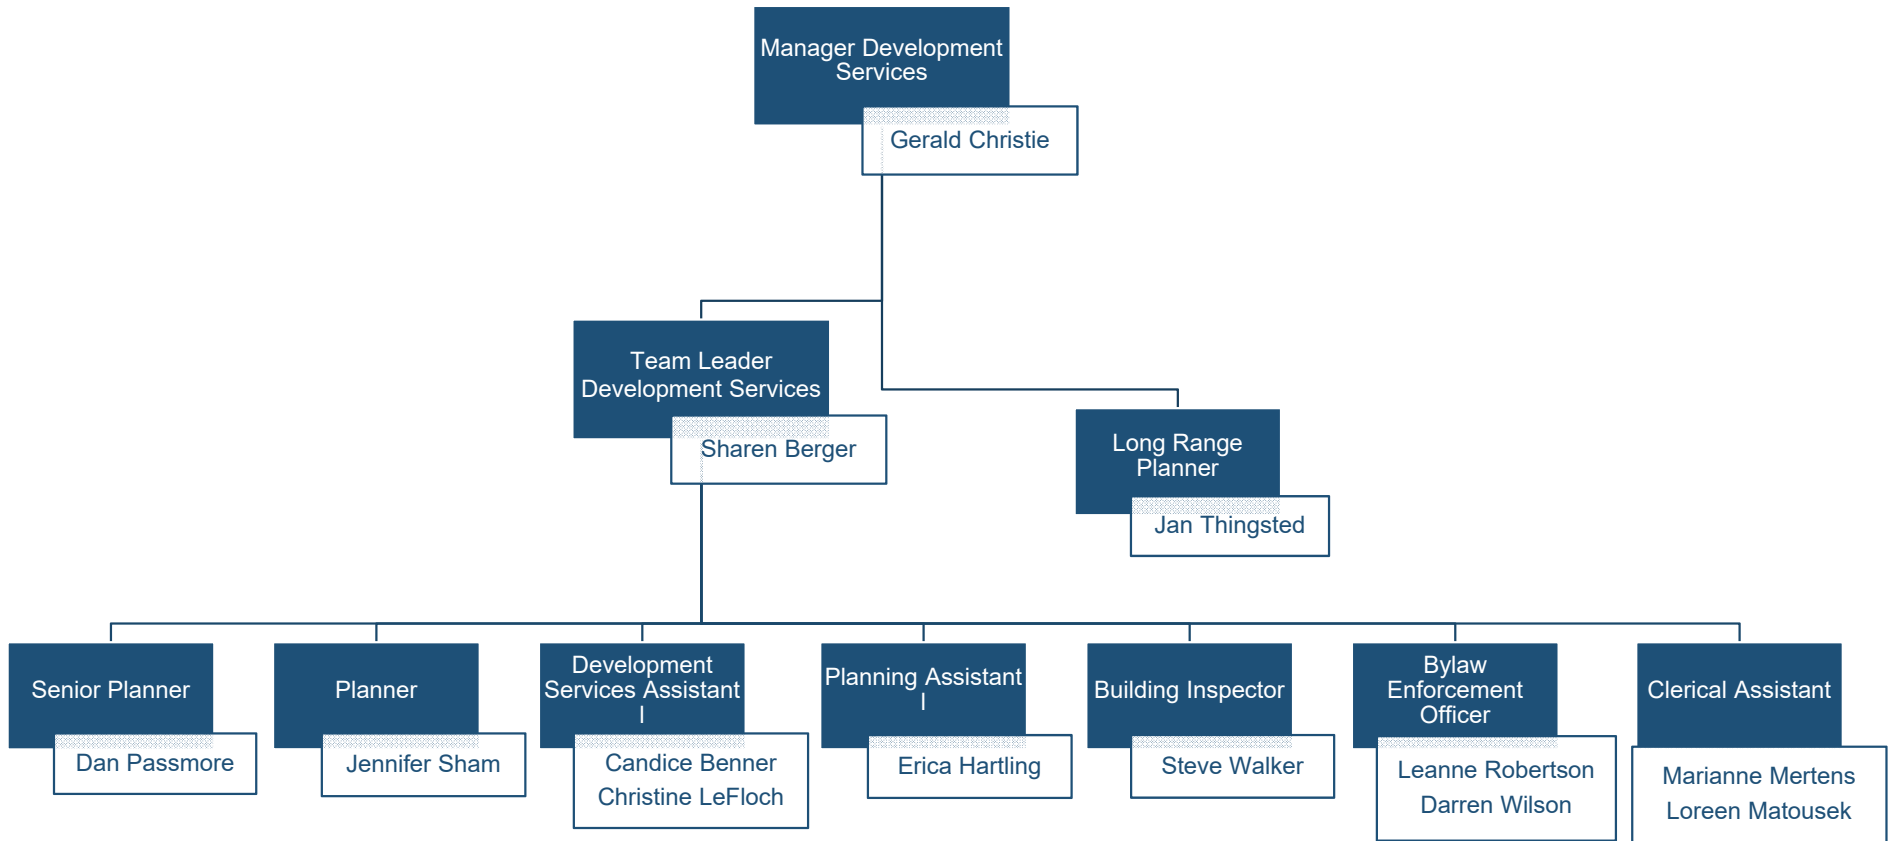

COLUMBIA SHUSWAP REGIONAL DISTRICT

Organizational Structure

Columbia Shuswap Regional District Organizational Structure

Departments

Corporate Administration Department

Development Services Department

Economic Development Columbia Shuswap Film Commission Shuswap Tourism

Financial Services Department

* On Leave until March 2017

** Reverts back to Accounting Clerk I in March 2017

IT/GIS Department

Operations Management Department