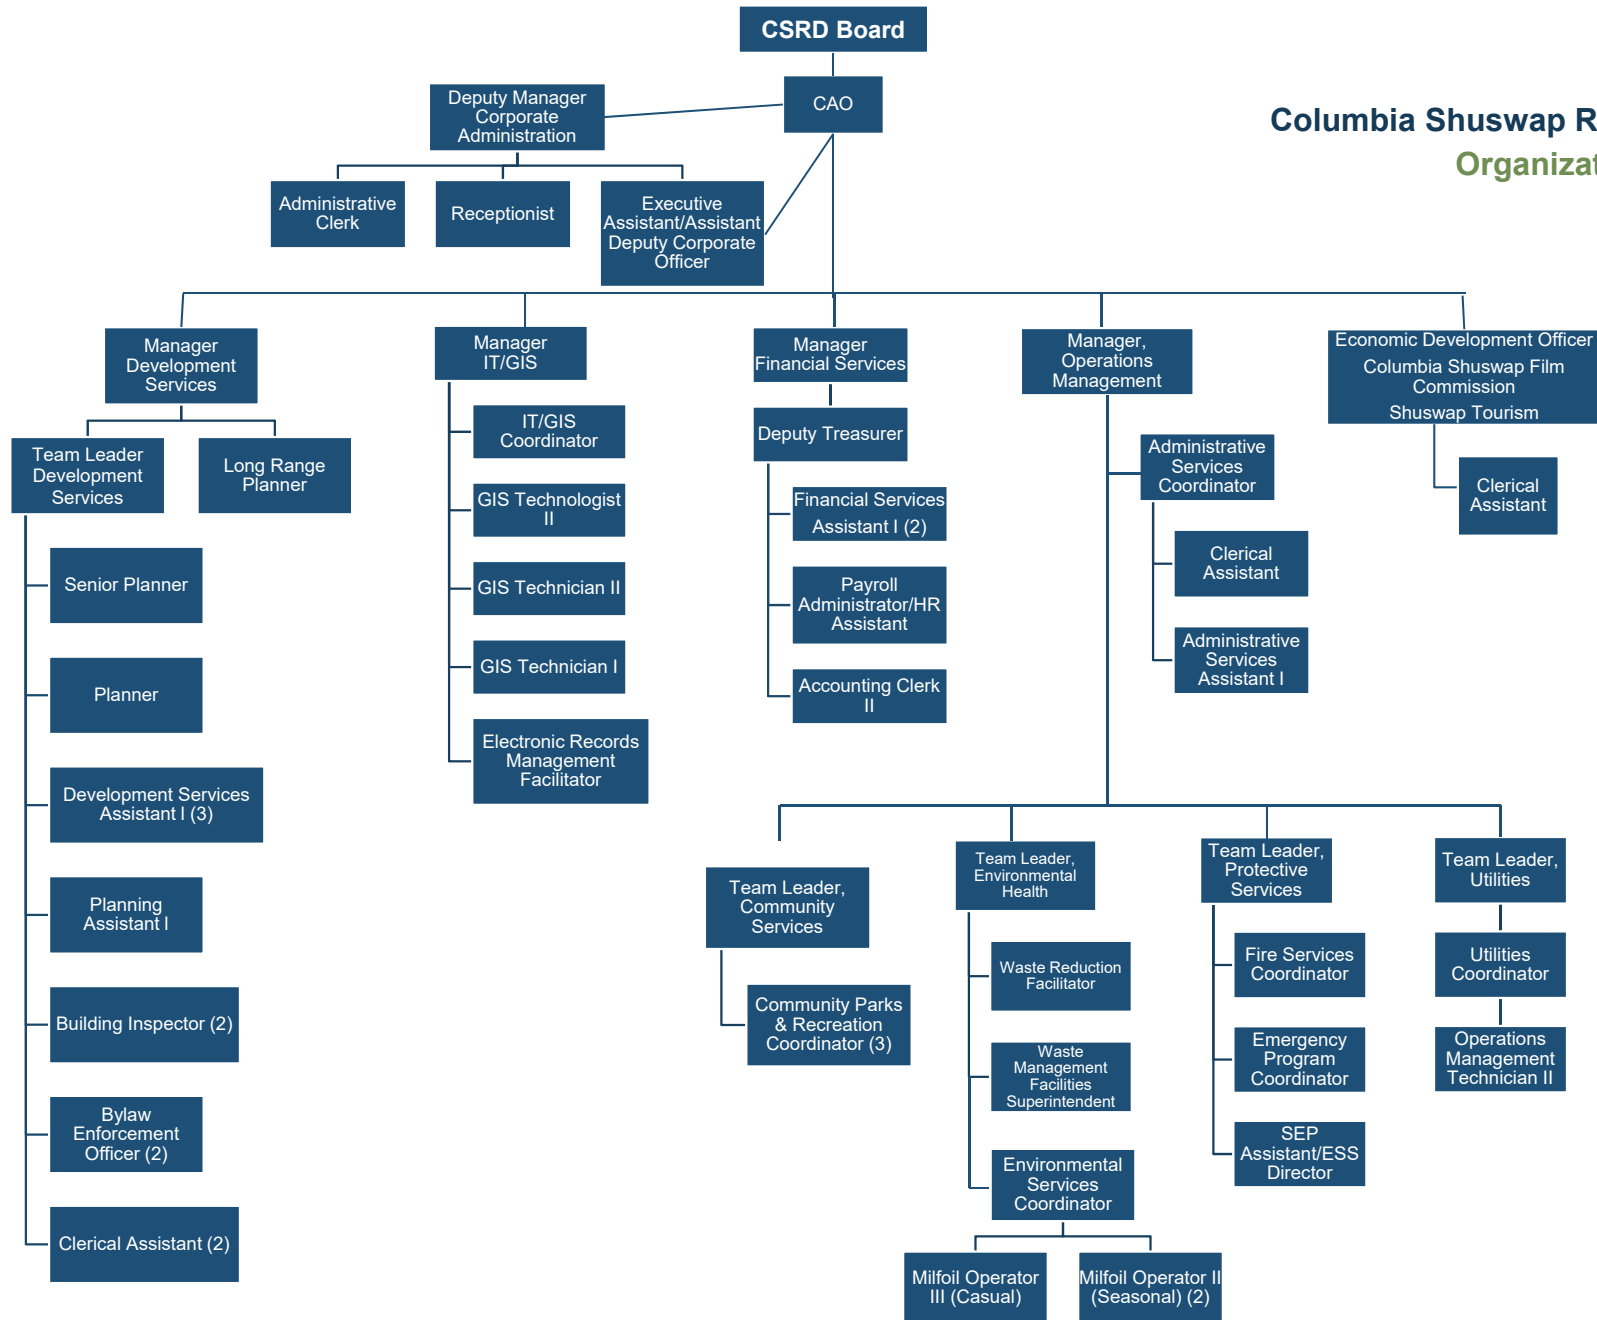

# COLUMBIA SHUSWAP REGIONAL DISTRICT

---

## Organizational Structure

**Columbia Shuswap Regional District**  
**Organizational Structure**

# Departments

# Operations Management Department