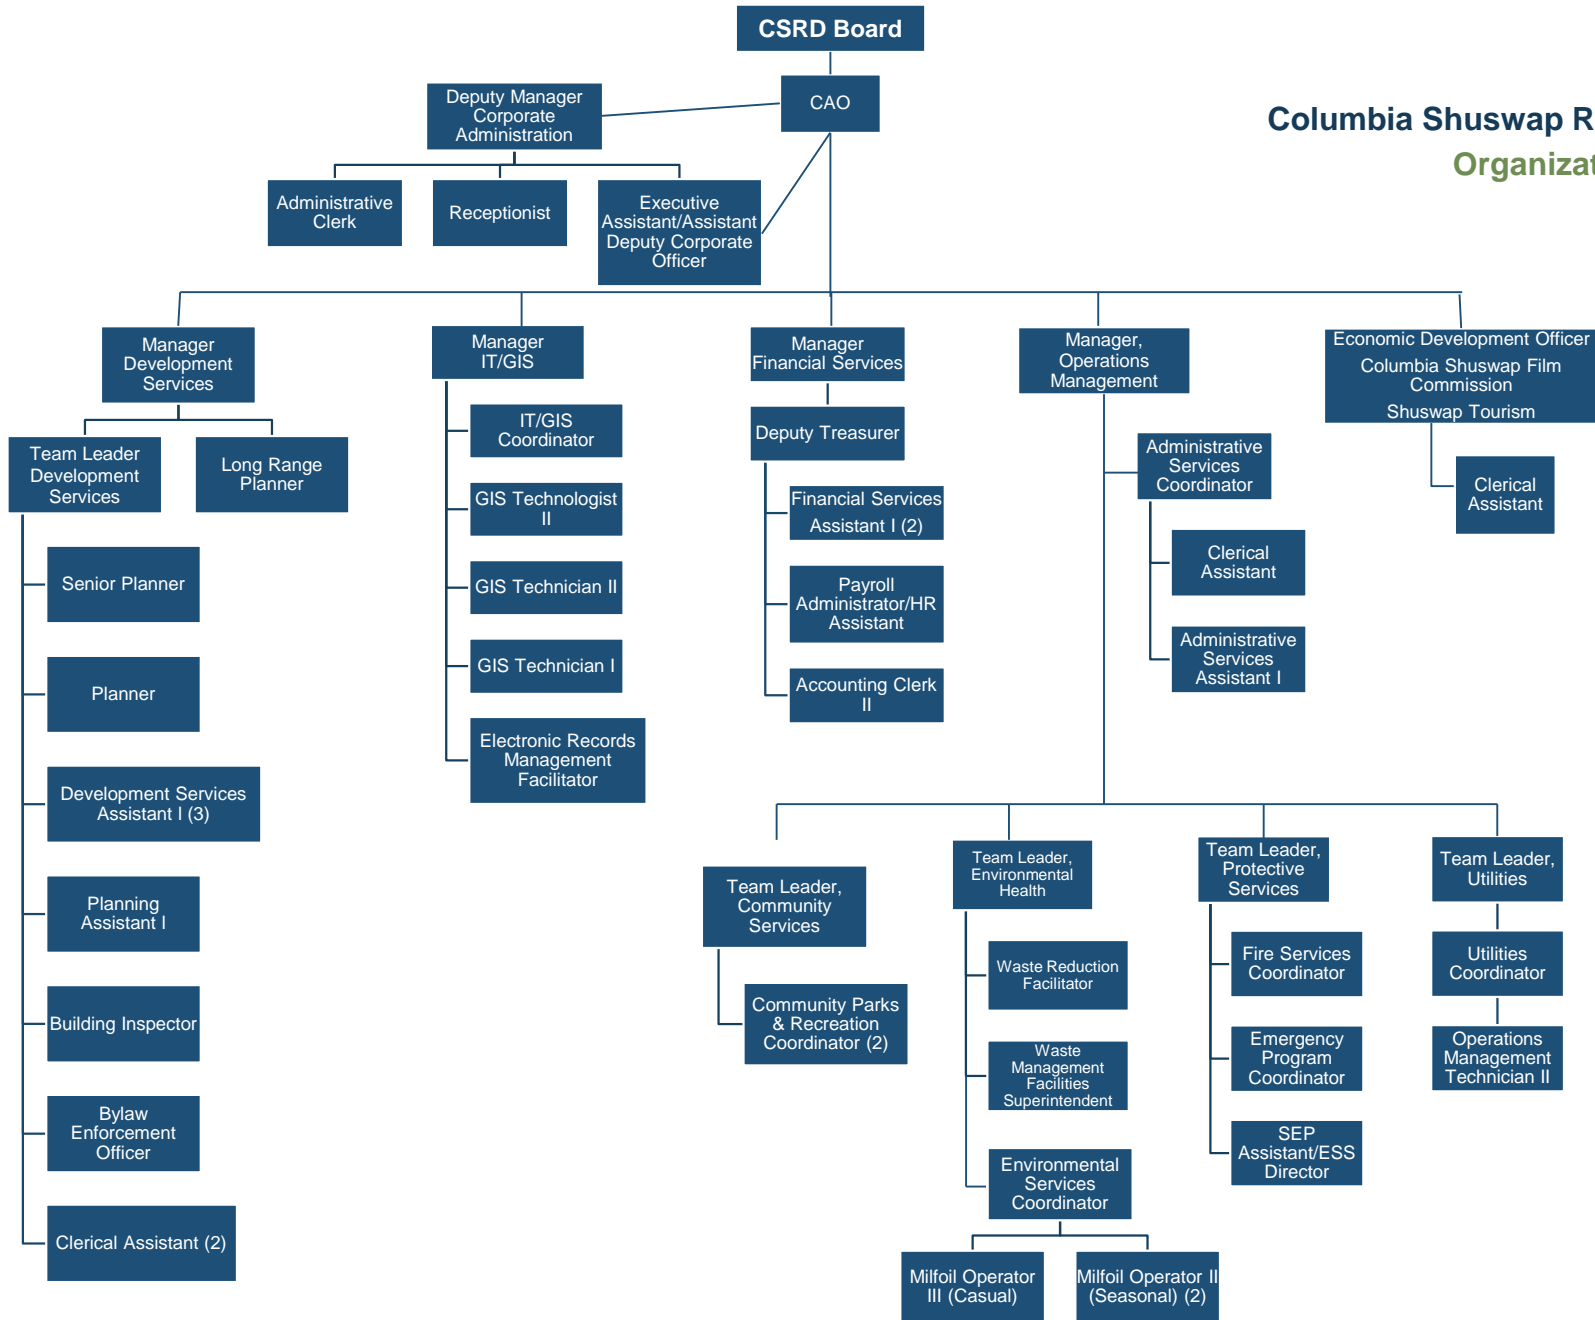

# COLUMBIA SHUSWAP REGIONAL DISTRICT

---

## Organizational Structure

**Columbia Shuswap Regional District**  
**Organizational Structure**

# Operations Management Department