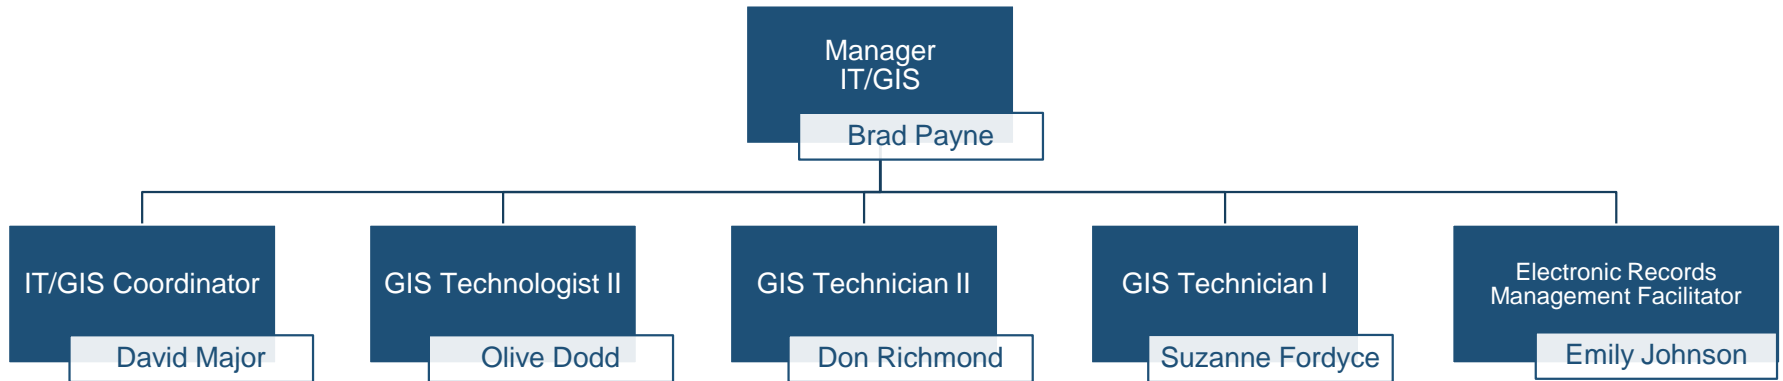

COLUMBIA SHUSWAP REGIONAL DISTRICT

Organizational Structure

Columbia Shuswap Regional District
Organizational Structure

Departments

Columbia Shuswap Regional District

Departments

Department Division

Corporate Administration Department

Development Services Department

Economic Development Columbia Shuswap Film Commission Shuswap Tourism

Financial Services Department

IT/GIS Department

Operations Management Department