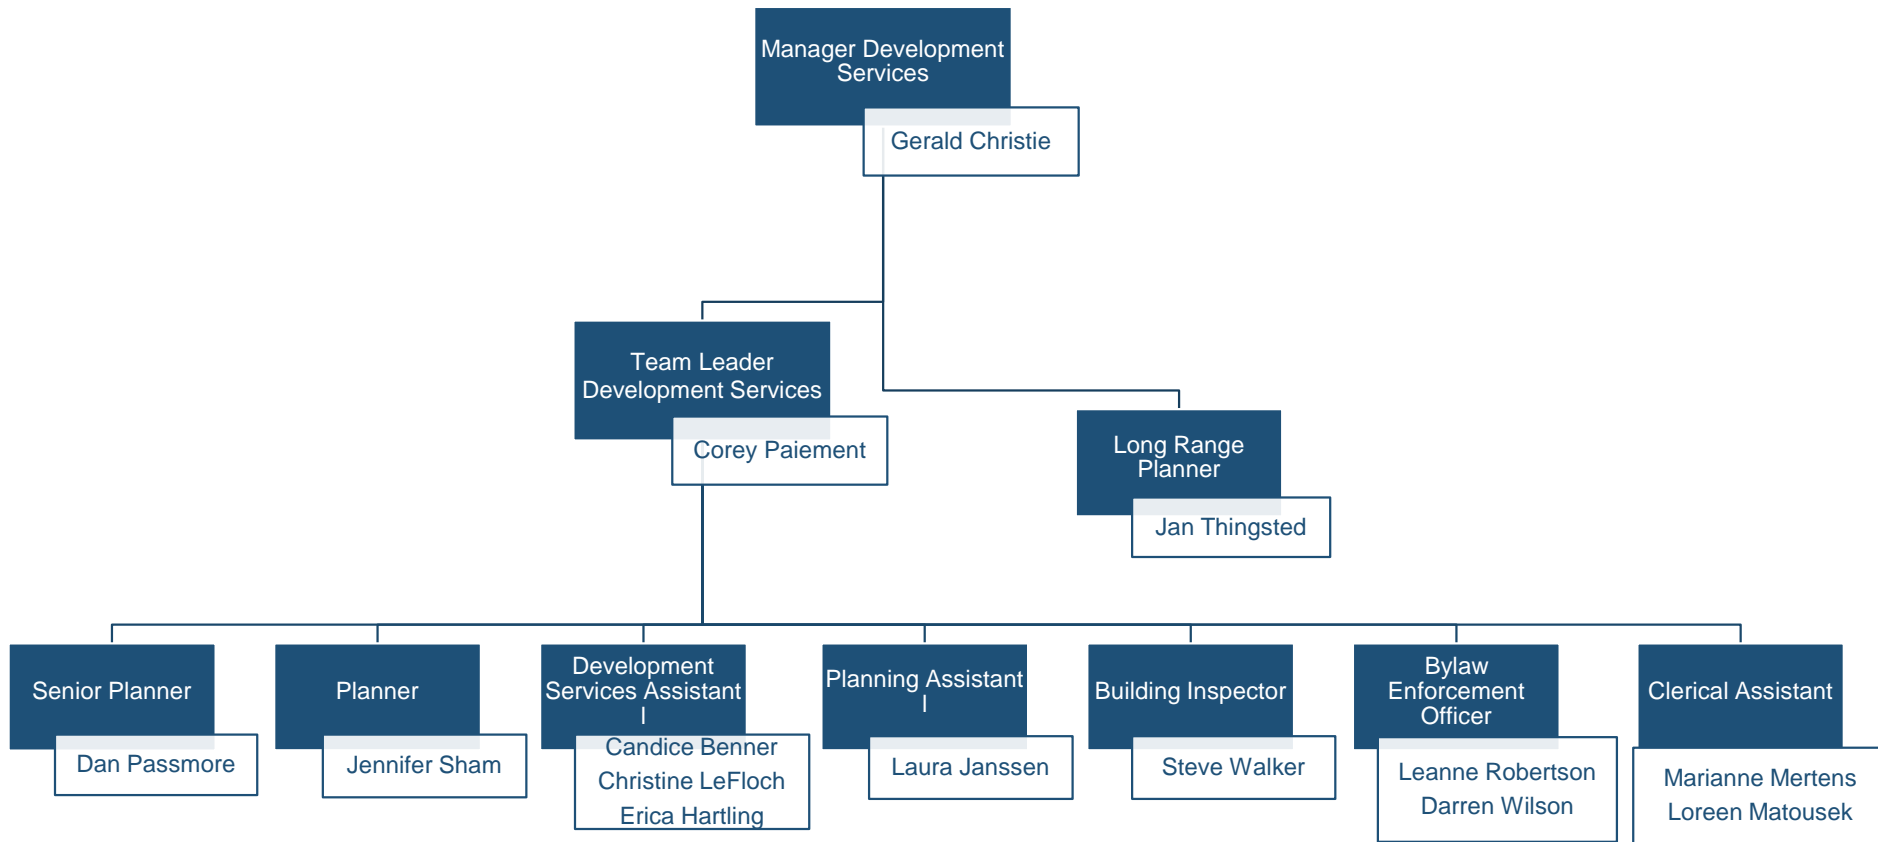

COLUMBIA SHUSWAP REGIONAL DISTRICT

Organizational Structure

Columbia Shuswap Regional District
Organizational Structure

Departments

Columbia Shuswap Regional District

Departments

Department Division

Corporate Administration Department

Development Services Department

Economic Development Columbia Shuswap Film Commission Shuswap Tourism

Financial Services Department

IT/GIS Department

Operations Management Department