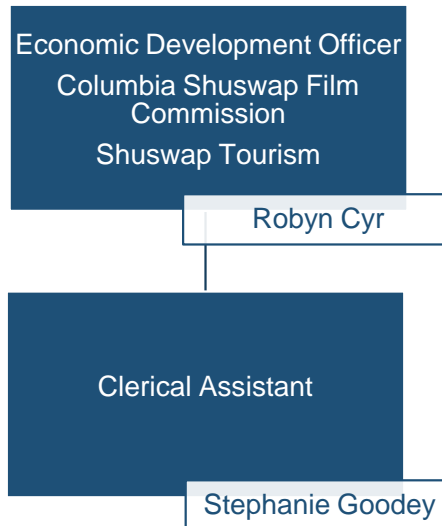

Economic Development Columbia Shuswap Film Commission Shuswap Tourism