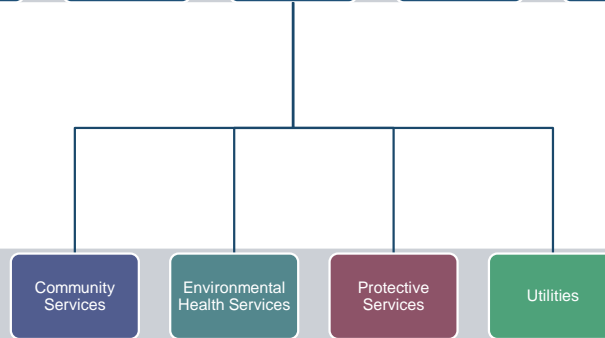

COLUMBIA SHUSWAP REGIONAL DISTRICT

Organizational Structure

Columbia Shuswap Regional District
Organizational Structure

Departments

Columbia Shuswap Regional District

Departments

Department Division

Corporate Administration Department

Development Services Department

Economic Development Columbia Shuswap Film Commission Shuswap Tourism

Financial Services Department

IT/GIS Department

Operations Management Department