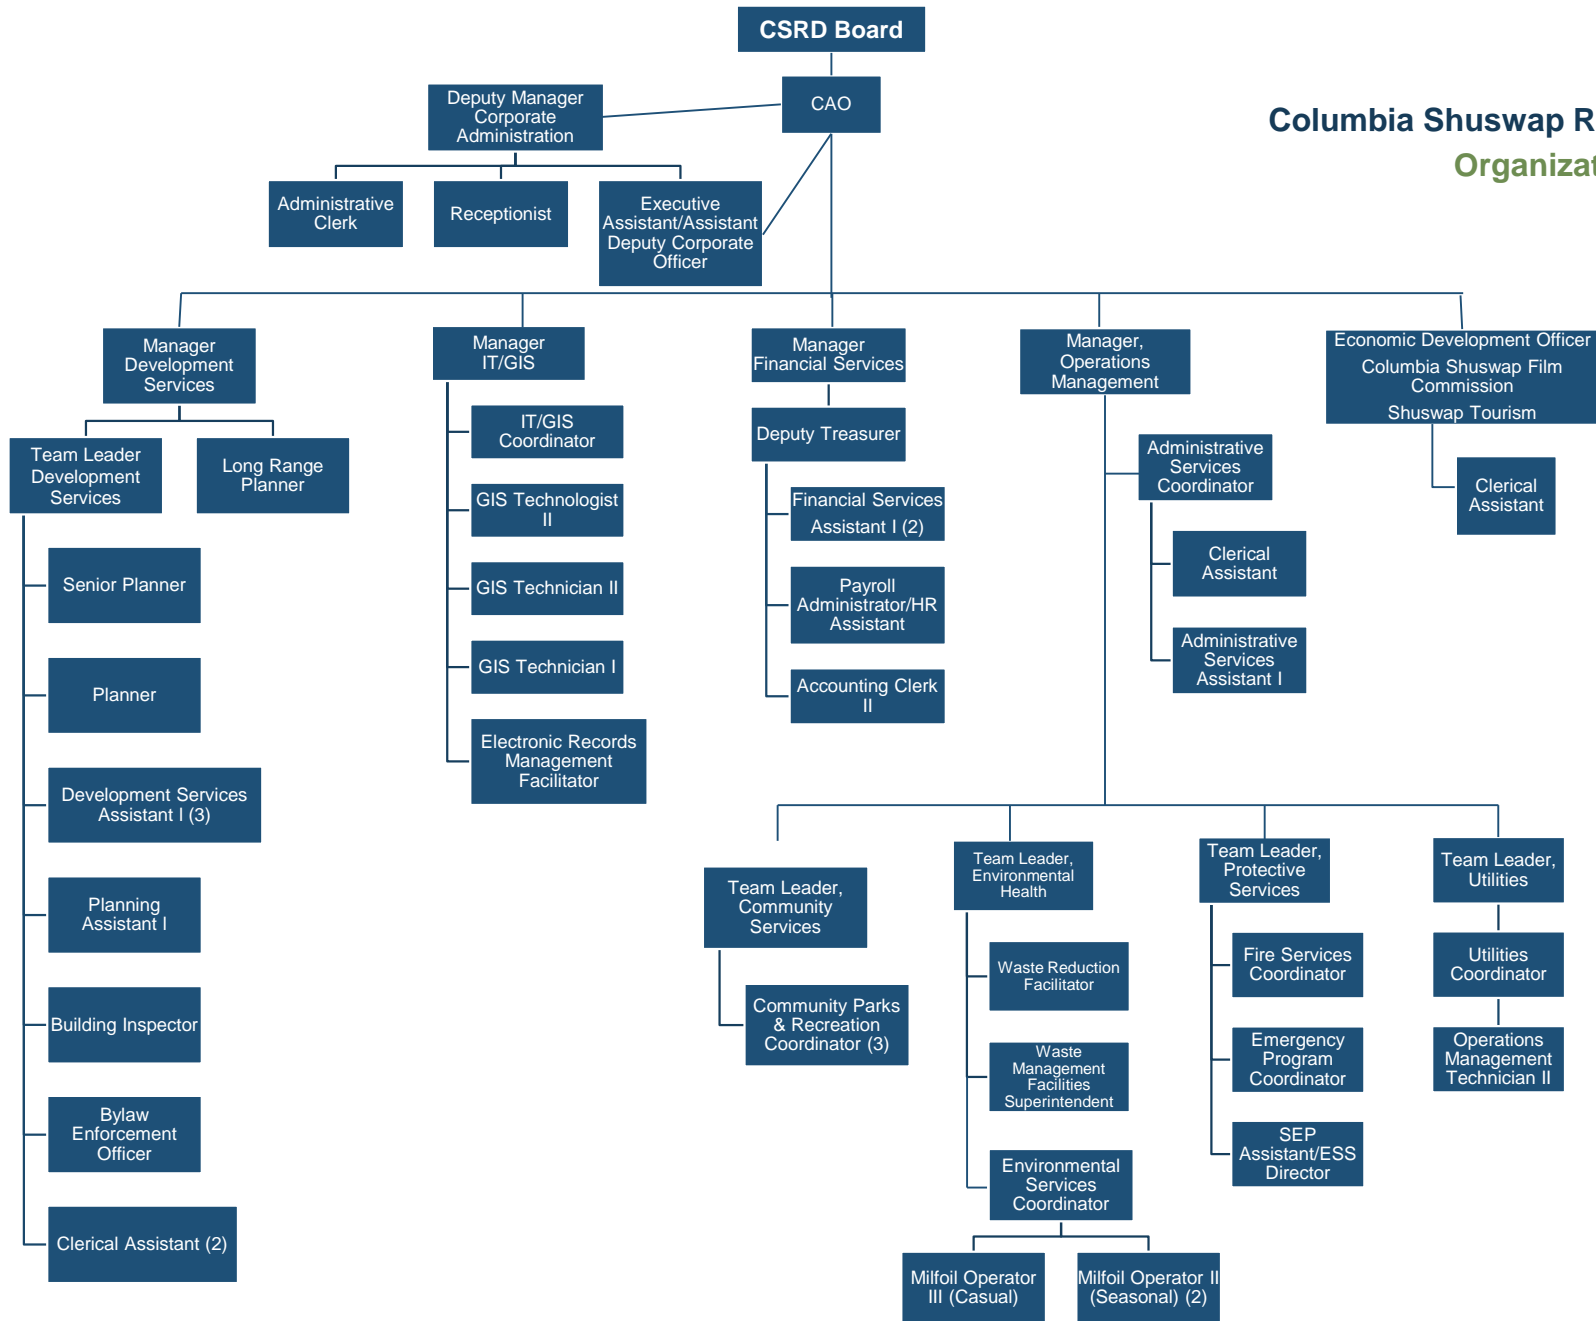

COLUMBIA SHUSWAP REGIONAL DISTRICT

Organizational Structure

Columbia Shuswap Regional District
Organizational Structure

Departments

Columbia Shuswap Regional District

Departments

Department Division

Corporate Administration Department

Development Services Department

Economic Development Columbia Shuswap Film Commission Shuswap Tourism

Financial Services Department

IT/GIS Department

Operations Management Department